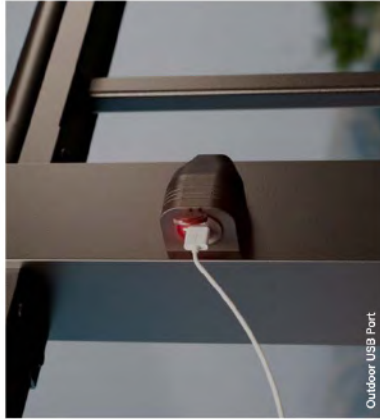

LIGHTING

More time to make memories.

Fiberon, lighting, featuring smart technology, enables you to create the complete backyard experience – one that you can enjoy well past sundown. Whether you are entertaining friends or enjoying some downtime, our warm-toned LED lights provide a welcoming ambience and increase the safety of your deck and stairs.

Outdoor USB Port

LEARN MORE AT
[FIBERONDECKING.COM](https://www.fiberondecking.com)