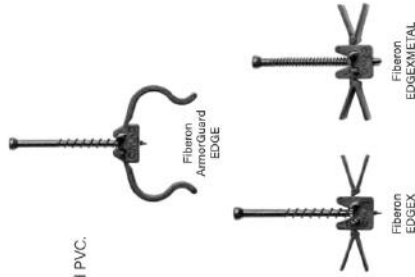

Engineered for optimal performance and universal adaptability to any Fiberon® deck, these fasteners are designed to enhance the overall finish of the deck while offering flexibility to suit a varied range of uses and applications.

HIDDEN GROOVED FASTENER SYSTEMS

This popular choice offers versatile solutions for grooved deck boards to create a smooth, flawless surface.

FACE-FASTENING SYSTEMS

Our most budget-friendly option – designed for efficiency by combining the simplicity of Fiberon square-edge boards with standard or color-matched face-fastening applications.

LEARN MORE AT
FIBRONDECKING.COM

Hidden Grooved Fastener Systems

FIBERON. EDGE., EDGEX. AND EDGEXMETAL. CLIPS

- Install decking in half the time with award-winning Fiberon EDGE and EDGEX clips.
- Fiberon EDGE and EDGEX clips are designed for use on all grooved decking, including PE and PVC.
- EDGE clips are for 90-degree deck patterns.
- EDGEX clips are for any deck pattern.
- Pre-assembled, one-pass fasteners do not require partial installation and are easier to install with the included NEVER-MISS™ Guide.
- Clip creates 3/16 in. spacing.
- Gusset holds the board down, is up to 88% stronger than competitor's clips in lateral movement tests, and up to 50% stronger than competitor's clips in uplift holding power tests.*
- Fiberon EDGEXMETAL clips are available with a #7 x 2 in. 410 stainless steel screw with drill point, #2 tip for 14-18 gauge metal framing.