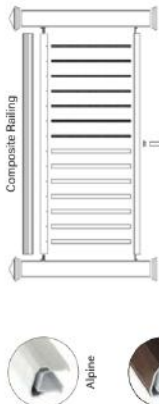

RAILING SECTIONS

CountrySide

Top Rail = 3 in. x 3 in. Bottom Rail = 2.5 in. x 2 in.

Alpine

Simply Brown