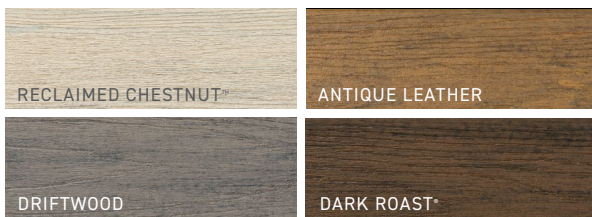

*Depending on environmental conditions, TimberTech Composite decking colors may appear to change over time as part of the natural weathering process consistent with the warranty guarantees where applicable. **The proprietary capping on the Prime+, Prime, and Premier Collections do not feature Mold Guard Technology. ***TimberTech Prime+, Prime, and Premier Collections are covered by a 25-Year Limited Product Warranty and a 25-Year Fade & Stain Limited Warranty.

LEGACY COLLECTION

Hand-Scraped Finish

The Legacy Collections features an artisanal, craftsman-inspired aesthetic with its cascading hues and textured, hand-scraped finish. And the variable grain pattern ensures each board is unique for a truly one-of-a-kind deck.

Four-sided capped composite

TERRAIN+ COLLECTION™

Subtle Wood Grain

With new and improved color blending technology, these boards deliver sophisticated colors with a subtle grain pattern like sanded white oak and walnut for a versatile, natural wood look. With a scalloped profile, these boards are lighter in weight for easier installation — without sacrificing a solid underfoot feel.