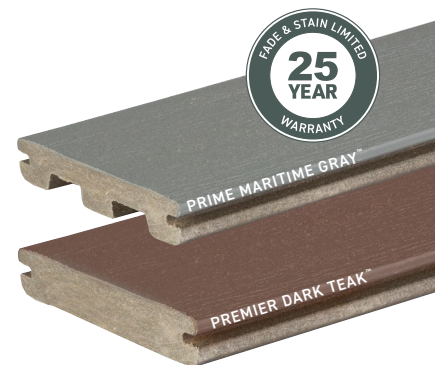

Four-sided capped composite

TERRAIN+ COLLECTION™

Subtle Wood Grain

With new and improved color blending technology, these boards deliver sophisticated colors with a subtle grain pattern like sanded white oak and walnut for a versatile, natural wood look. With a scalloped profile, these boards are lighter in weight for easier installation — without sacrificing a solid underfoot feel.

Four-sided capped composite

TERRAIN COLLECTION®

Rugged Cathedral Grain

Embrace a timeless, authentic wood look with the Terrain Collection. Color options include varied coloring for a natural wood look or solid coloring for a stained wood look. With a scalloped profile, these boards are lighter in weight for easier installation — without sacrificing a solid underfoot feel.

Four-sided capped composite

Prime+ Collection® in Dark Cocoa
Impression Rail Express®

PRIME+ COLLECTION®

Timeless Wood Grain

Upgrade from wood with the authentic wood visual of the Prime+ Collection. Featuring natural, inviting colors and a textured straight grain pattern, this collection delivers attractive aesthetics at an attainable price point.

Three-sided capped composite

PRIME & PREMIER COLLECTIONS

Painted Wood

The Prime and Premier Collections feature the same earthy, vivid wood stain colors and a subtle straight grain pattern, but the Prime Collection has a scalloped board for a lighter weight without compromising a secure underfoot feel.