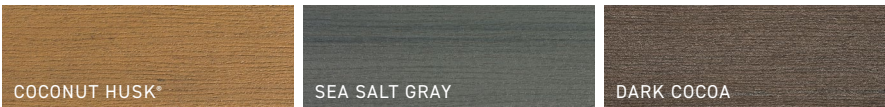

Four-sided capped composite

TERRAIN+ COLLECTION™

Subtle Wood Grain

With new and improved color blending technology, these boards deliver sophisticated colors with a subtle grain pattern like sanded white oak and walnut for a versatile, natural wood look. With a scalloped profile, these boards are lighter in weight for easier installation — without sacrificing a solid underfoot feel.

Four-sided capped composite

Prime+ Collection® in Dark Cocoa
Impression Rail Express®

PRIME+ COLLECTION®

Timeless Wood Grain

Upgrade from wood with the authentic wood visual of the Prime+ Collection. Featuring natural, inviting colors and a textured straight grain pattern, this collection delivers attractive aesthetics at an attainable price point.

Three-sided capped composite

PRIME & PREMIER COLLECTIONS

Painted Wood

The Prime and Premier Collections feature the same earthy, vivid wood stain colors and a subtle straight grain pattern, but the Prime Collection has a scalloped board for a lighter weight without compromising a secure underfoot feel.