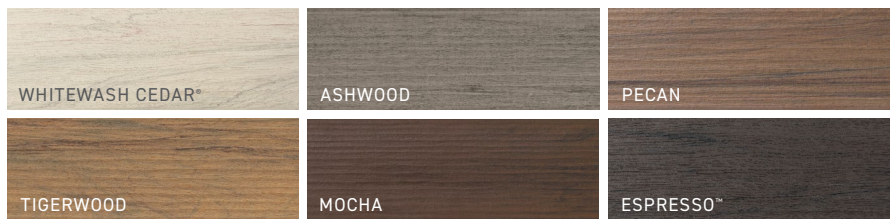

LEGACY COLLECTION

Hand-Scraped Finish

The Legacy Collections features an artisanal, craftsman-inspired aesthetic with its cascading hues and textured, hand-scraped finish. And the variable grain pattern ensures each board is unique for a truly one-of-a-kind deck.

Four-sided capped composite

RESERVE COLLECTION

Reclaimed Wood

With bold, multi-tonal colors and wire-brushed cathedral grain pattern, the Reserve Collection delivers the character-rich look and feel of reclaimed wood. Fire-resistant (FR) SKUs feature WUI-Compliance for a better choice for fire zones.