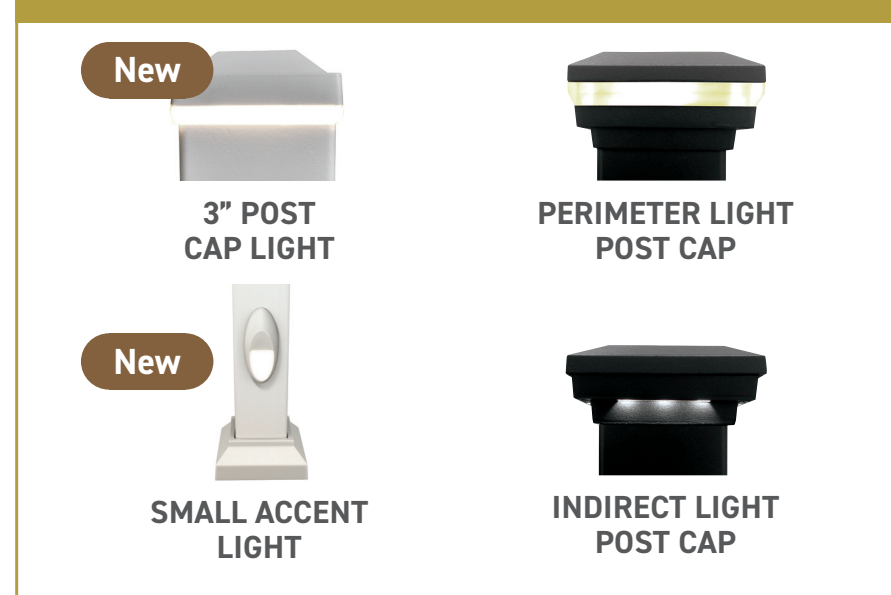

RADIANCERAIL EXPRESS

Our Smart Set includes all components in a single carton to make ordering and installation easier. Only available in White with composite balusters.

COLOR OPTIONS

INFILL OPTIONS

Ask about the Smart Set (includes all components in a single carton to make ordering and installation easier).

CLASSIC

MODERN

DRINK RAIL
Compatible with full profile, square-shouldered boards. Not compatible with glass infill.

COLOR OPTIONS

INFILL OPTIONS

IMPRESSION RAIL® EXPRESS LIGHTING OPTIONS

STATEMENT RAIL™ — Made from aluminum-reinforced PVC, this elegant, milled-wood-inspired railing is pre-routed for easy installation.

COLOR OPTION

INFILL OPTIONS

PINNACLE RAIL™ — Aluminum-reinforced PVC railing with a wide flat top rail to rest your drink. Screw-in installation allows for custom baluster placement.

COLOR OPTION

INFILL OPTIONS