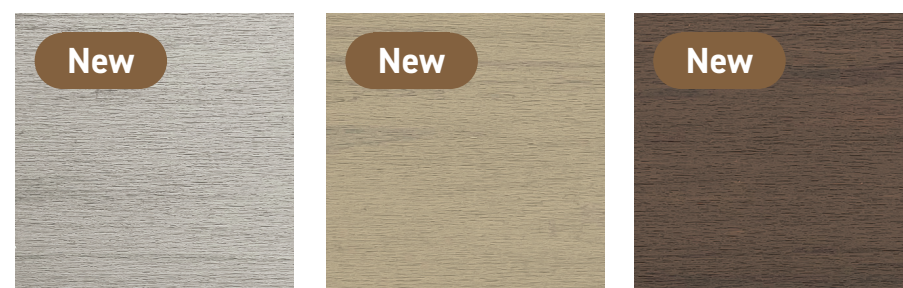

REFINED CATHEDRAL GRAIN

SLATE GRAY® BROWNSTONE® KONA®

LEGACY \$\$\$

HAND-SCRAPED FINISH

WHITEWASH CEDAR® ASHWOOD® PECAN® TIGERWOOD® MOCHA® ESPRESSO™

RESERVE \$\$\$

RECLAIMED WOOD

DRIFTWOOD® ANTIQUE LEATHER® DARK ROAST® RECLAIMED CHESTNUT™

TERRAIN+™ \$\$

SUBTLE WOOD GRAIN

WEATHERED OAK® NATURAL WHITE OAK® DARK OAK®

TERRAIN® \$\$

RUGGED CATHEDRAL GRAIN

BROWN OAK® SILVER MAPLE®

PRIME+* \$

TIMELESS WOOD GRAIN

COCONUT HUSK® DARK COCOA® SEA SALT GRAY®

PRIME & PREMIER \$-\$\$

PAINTED WOOD

DARK TEAK™ MARITIME GRAY™

**TimberTech Prime+, Prime, and Premier Collections are covered by a 25-Year Limited Product Warranty and a 25-Year Fade & Stain Limited Warranty. The proprietary capping on the Prime+, Prime, and Premier Collections does not feature Mold Guard Technology.