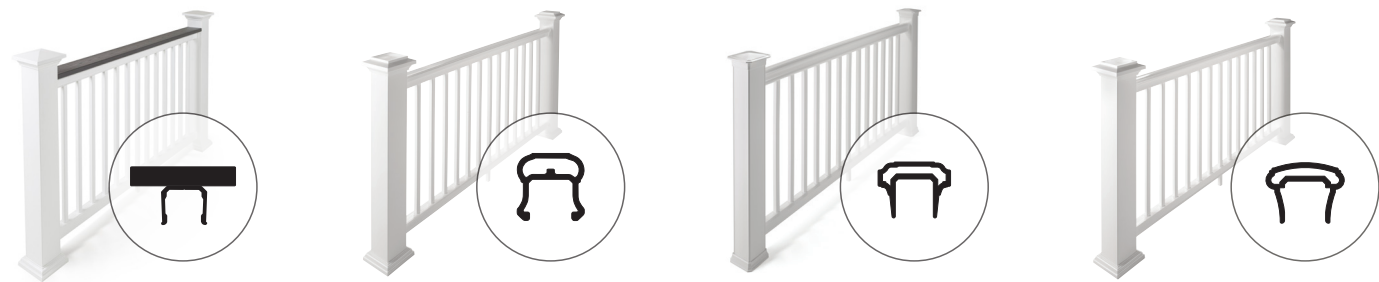

* Available in select regions

2024 Railing Portfolio

CLASSIC COMPOSITE SERIES — Made from a mix of recycled plastic and wood fiber for superior durability to wood.

TOP RAIL PROFILES

DRINK RAIL
Compatible with full profile, square-shouldered boards. Not compatible with glass infill.