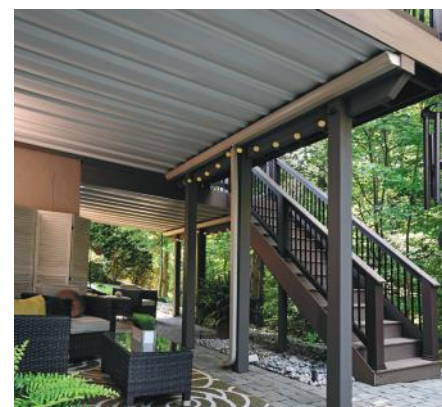

COLOR OPTIONS