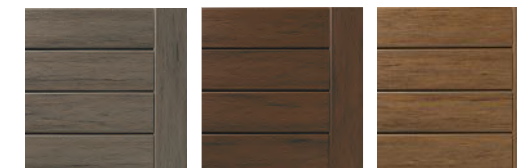

ESPRESSO™ WHITEWASH CEDAR* MOCHA

PECAN TIGERWOOD ASHWOOD

RESERVE COLLECTION

Reclaimed Wood

For clients looking to capture the character-rich look and feel of reclaimed wood, go with the Reserve Collection. These boards feature bold, cascading colors, a rustic cathedral grain, and a wire-brushed finish.