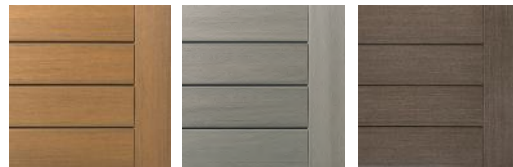

PRIME+ COLLECTION®*

Timeless Wood Grain

Opt for a simple, traditional wood look with the natural, inviting colors and textured straight grain pattern of the Prime+ Collection. The authentic wood styling, minimal maintenance needs, and attainable price point make this collection the ideal choice for clients looking to upgrade from wood.

COCONUT HUSK™ SEA SALT GRAY DARK COCOA

PRODUCT DESCRIPTION	TimberTech Model Number		
	12'	16'	20'
PRIME+ COLLECTION			
1 x 6 Grooved Coconut Husk	PRGV5412CH	PRGV5416CH	PRGV5420CH
1 x 6 Square-Shouldered Coconut Husk	—	PR5416CH	PR5420CH
1 x 6 Grooved Sea Salt Gray	PRGV5412ST	PRGV5416ST	PRGV5420ST
1 x 6 Square-Shouldered Sea Salt Gray	—	PR5416ST	PR5420ST
1 x 6 Grooved Dark Cocoa	PRGV5412DC	PRGV5416DC	PRGV5420DC
1 x 6 Square-Shouldered Dark Cocoa	—	PR5416DC	PR5420DC
PRIME+ FASCIA			
12" Fascia Coconut Husk	FBE12CH	—	—
12" Fascia Sea Salt Gray	FBE12ST	—	—
12" Fascia Dark Cocoa	FBE12DC	—	—
PRIME+ RISER			
7-1/4" Riser Coconut Husk	ERISERCH	—	—
7-1/4" Riser Sea Salt Gray	ERISERST	—	—
7-1/4" Riser Dark Cocoa	ERISERDC	—	—