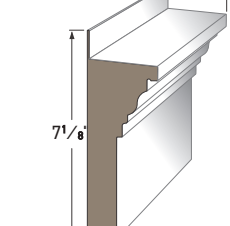

CROSSHEAD PEDIMENT
AZM-6216
Length: 18'