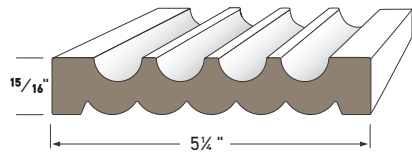

FLUTED/REEDED AZM-606
Length: 16'