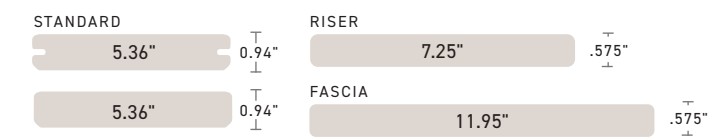

PROFILE OPTIONS