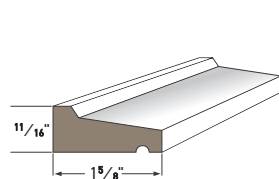

HISTORIC SILL
AZM-6930
Length: 16'

LARGE SILL NOSE
AZM-7979
Length: 16'

WINDOW SILL NOSE
AZM-7974
Length: 12'

LARGE HISTORIC SILL
AZM-7958
Length: 16'

SUB SILL NOSE
AZM-6933
Length: 16'

WATER TABLE
AZM-6935
Length: 18'