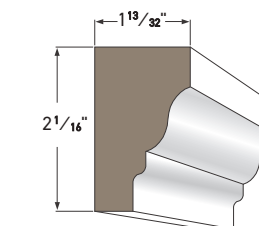

RAMS CROWN
AZM-6934
Length: 16'