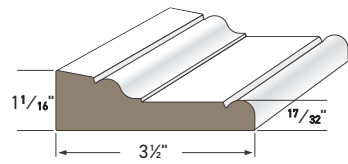

Casing Profiles

Use AZEK® Casing profiles as decorative mouldings against a wall, door, or window to create surrounds. Complement windows and doors with a single profile or combine multiple profiles for a personalized exterior transformation.

ADAMS CASING AZM-97
Length: 16'