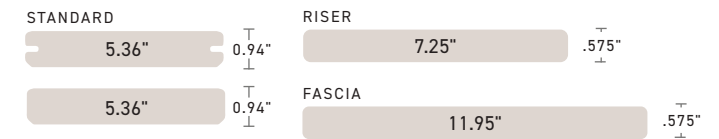

PROFILE OPTIONS