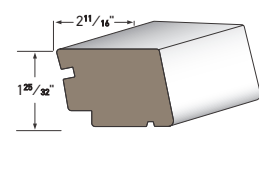

HISTORIC SILL
AZM-6930
Length: 16'

LARGE SILL NOSE
AZM-7979
Length: 16'

WINDOW SILL NOSE
AZM-7974
Length: 12'

LARGE HISTORIC SILL
AZM-7958
Length: 16'

SUB SILL NOSE
AZM-6933
Length: 16'

WATER TABLE
AZM-6935
Length: 18'