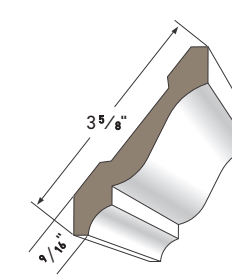

AZEK MOULDING

STUNNING DETAILS THAT LAST.

Backed by AZEK's promise of high-quality and lasting performance, AZEK® Moulding will retain a like-new appearance despite the tests of time and weather. With over 30 different profiles to mix and match, you can customize any build with a distinctive look.

Detail and Sill/Drip Profiles

The AZEK Drip Cap can be used as a water table or brick ledge for separation and watershed against two different materials. AZEK's Sill profiles shed water and offer architectural detail.

Crown Profiles

Use AZEK® Crown Moulding as decorative accents along the intersection of a wall and ceiling or choose a combination of profiles to create an elegantly custom look.

4\"/>