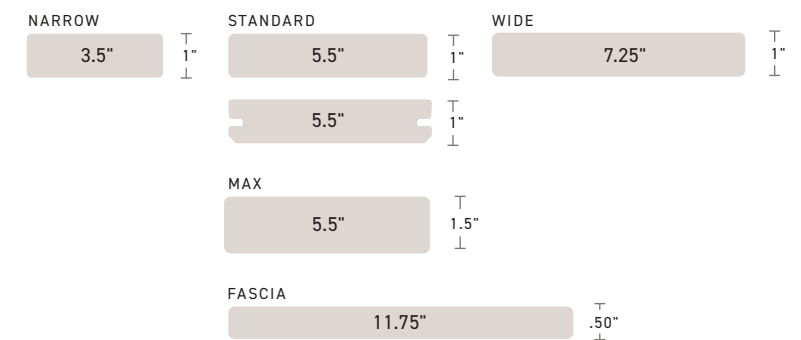

PROFILE OPTIONS