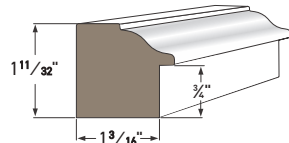

BACK BAND AZM-6931
Length: 16'