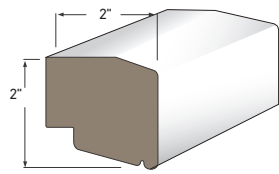

HISTORIC SILL
AZM-6930
Length: 16'

LARGE SILL NOSE
AZM-7979
Length: 16'

WINDOW SILL NOSE
AZM-7974
Length: 12'

LARGE HISTORIC SILL
AZM-7958
Length: 16'

SUB SILL NOSE
AZM-6933
Length: 16'

WATER TABLE
AZM-6935
Length: 18'