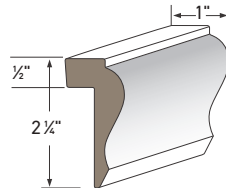

GARAGE DOOR THERMOSTOP AZM-6936
Lengths: 7', 9', and 16'

RAKE MOULDING AZM-287
Length: 16'

SQUARE PROFILE AZM-236
Length: 12'

SHINGLE MOULD AZM-210
Length: 16'

WAINSCOT CAP AZM-284
Length: 16'

AZEK Item Number	12'				16'				17'				18'			
	MOULDING															
Actual																
9/16" x 2-3/4" 3" Crown AZM-52	—				AMCM03192				—				—			
9/16" x 3-5/8" 4" Crown AZM-49	—				AMCM04192				—				—			
11/16" x 4-5/8" 5" Crown AZM-47	—				AMCM05192				—				—			
11/16" x 5-1/4" 6" Crown AZM-45	—				AMCM06192				—				—			
1" x 7-1/2" 8" Crown AZM-43	—				AMCM08192				—				—			
3/4" x 4-1/4" Cove Moulding AZM-80	—				AMCC05192				—				—			
1-13/32" x 2-1/16" Rams Crown AZM-6934	—				AMRC02192				—				—			
1-3/8" x 2-3/4" Imperial/Rake Crown AZM-6937	—				AMIR03192				—				—			
9/16" x 1-3/4" Bed Moulding AZM-75	—				AMBD02192				—				—			
13/16" x 3-1/2" Bed Moulding AZM-28	—				AMBD04192				—				—			
3/4" x 3/4" Scotia AZM-93	—				AMSC01192				—				—			
3/4" x 3/4" Quarter Round AZM-105	—				AMQR01192				—				—			
11/16" x 1-5/8" Shingle Mould AZM-210	—				AMSM02192				—				—			
11/16" x 1-5/8" Band Moulding AZM-217	—				AMBN02192				—				—			
1" x 2-1/4" Wainscot Cap AZM-284	—				AMWC03192				—				—			
11/16" x 1-1/8" Base Cap AZM-164	—				AMBC02192				—				—			
1-1/4" x 2" Brick Mould AZM-180	—				AMBM02192				AMBM02204				AMBM02216			
1-11/32" x 1-3/16" Back Band AZM-6931	—				AMBB02192				—				—			
1-1/16" x 2" Rake Moulding AZM-287	—				AMRM02192				—				—			
1-1/16" x 3-1/2" Adams Casing AZM-97	—				AMAC04192				—				—			
3/4" x 5-1/4" Colonial Base Cap AZM-163	—				AMCB06192				—				—			
15/16" x 5-1/4" Fluted/Reeded Casing AZM-606	—				AMFR06192				—				—			
Crosshead Pediment AZM-6216	—				—				—				AMCP04216			
1-1/2" x 1-1/2" Square AZM-236	AMIC02144				—				—				—			
11/16" x 1-5/8" Drip Cap AZM-197	—				AMDC02192				—				—			
2-3/4" x 2" Water Table AZM-6935	—				—				—				AMWT03216			
1-3/4" x 2-1/32" Historic Sill AZM-6930	—				AMHS02192				—				—			
1-17/32" x 1-1/2" x 1-3/8" Sub Sill Nose AZM-6933	—				AMSS02192				—				—			
1-1/8" x 2-1/4" Solid Crown AZM-7954	—				AMCM02192CB				—				—			
1-25/32" x 2-11/16" Large Historic Sill AZM-7958	—				AMHS03192CB				—				—			
2" x 2" Large Sill Nose AZM-7979	—				AMLSN02192CB				—				—			
1-1/4" x 2-1/16" Window Sill Nose AZM-7974	AMWSN02144CB				—				—				—			
1 3/8" x 1 1/4" Sill Nose AZM-937	—				AMSN01192				—				—			
2 7/8" x 2" Pediment Crown Moulding AZM-1882	AMPC02144				—				—				—			
4 11/16" x 1 1/4" PCB Sill AZM-948	—				AMS05192				—				—			
1 3/4" x 5/8" Panel Mould AZM-165	—				AMPM02192				—				—			
3/4" x 5/8" Nose Cove AZM-7480	—				AMNC01192				—				—			