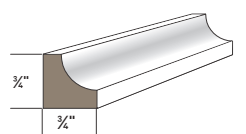

SCOTIA
AZM-93
Length: 16'