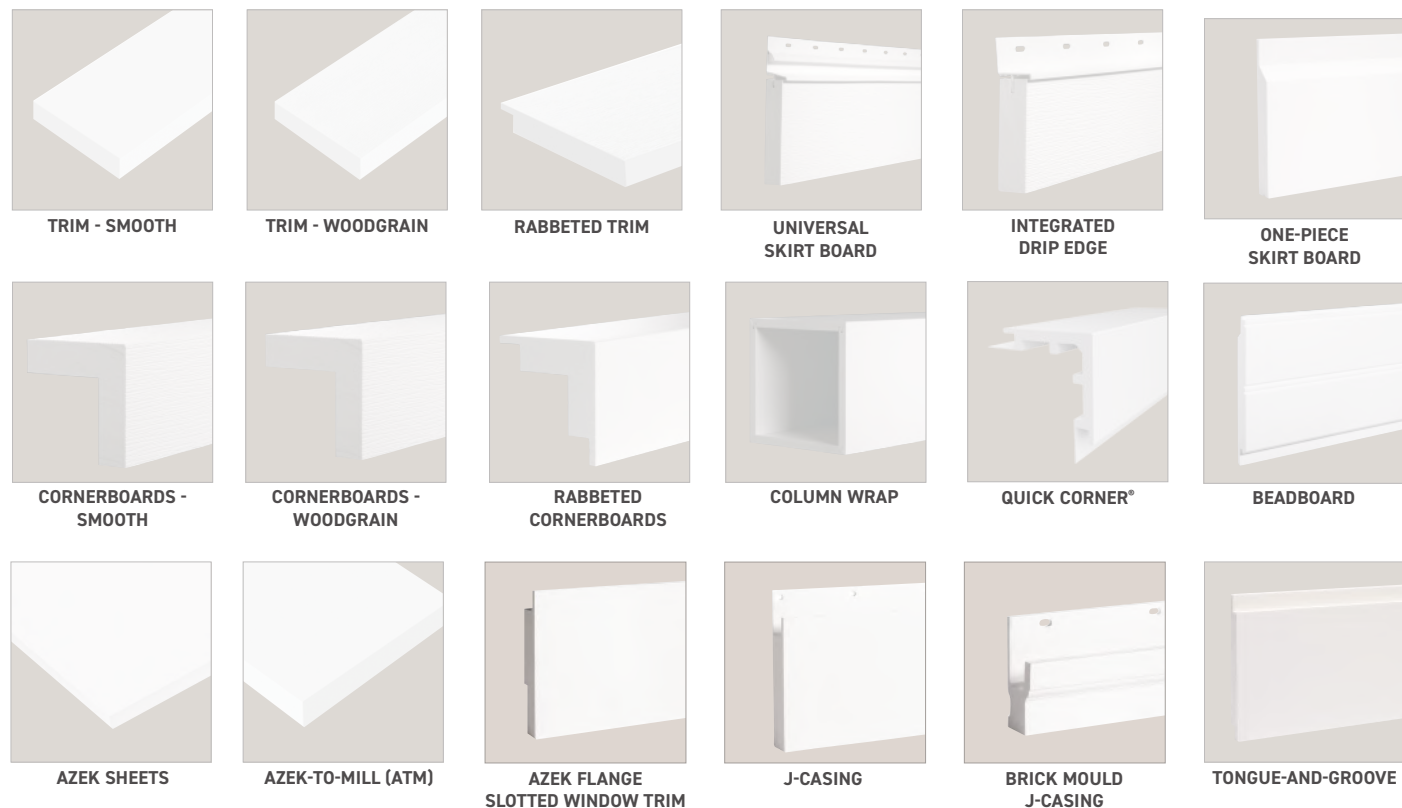

AZEK
EXTERIORS

The pros' #1 choice

For exteriors that endure for decades and delight homeowners today, contractors choose AZEK PVC.

#1 in Performance Trim

AZEK® Trim is the perfect replacement for wood trim and also performs beautifully as fascia, soffit, beadboard, cornerboards, window and door surrounds, column wraps, decorative mouldings, millwork, and much more.