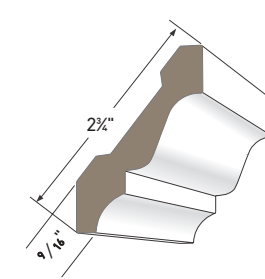

AZEK MOULDING

STUNNING DETAILS THAT LAST.

Backed by AZEK's promise of high-quality and lasting performance, AZEK® Moulding will retain a like-new appearance despite the tests of time and weather. With over 30 different profiles to mix and match, you can customize any build with a distinctive look.

Detail and Sill/Drip Profiles

The AZEK Drip Cap can be used as a water table or brick ledge for separation and watershed against two different materials. AZEK's Sill profiles shed water and offer architectural detail.

Crown Profiles

Use AZEK® Crown Moulding as decorative accents along the intersection of a wall and ceiling or choose a combination of profiles to create an elegantly custom look.

3\"/>