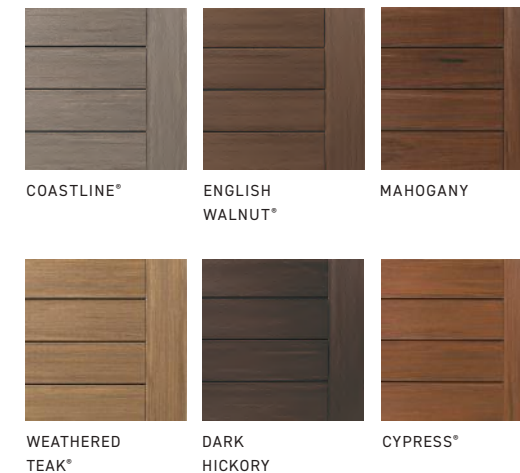

VINTAGE COLLECTION®

Exotic Hardwoods

Give your clients the look of sought-after premium hardwoods like ipe, mahogany, and teak with the Vintage Collection. Featuring a refined wire-brushed finish and multi-tonal color blending with highlights and lowlights, this collection delivers a truly authentic wood look.