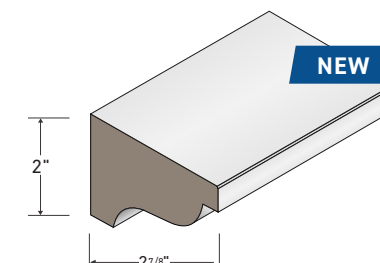

PEDIMENT CROWN MOULDING
AZM-1882
Length: 12'