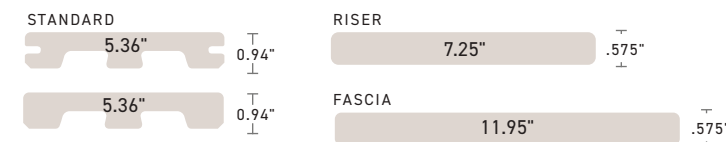

PROFILE OPTIONS

*TimberTech Prime+, Prime, and Premier Collections are covered by a 25-Year Limited Product Warranty and a 25-Year Fade & Stain Limited Warranty.
*The proprietary capping on the Prime+, Prime, and Premier Collections does not feature Mold Guard Technology.