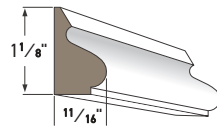

BASE CAP AZM-164
Length: 16'