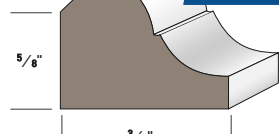

NOSE COVE
AZM-7480
Length: 16'