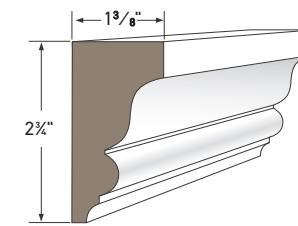

3\"/>

4\"/>

5\"/>

6\"/>

8\"/>

COVE MOULDING
AZM-80
Length: 16'

BED MOULDING
AZM-75
Length: 16'

3\"/>