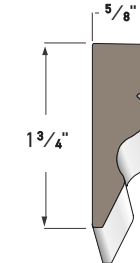

PANEL MOULD
AZM-165
Length: 16'