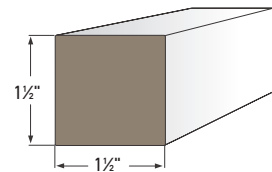

SQUARE PROFILE AZM-236
Length: 12'