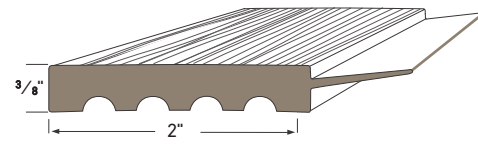

ADAMS CASING AZM-97
Length: 16'

BACK BAND AZM-6931
Length: 16'

BASE CAP AZM-164
Length: 16'

BAND AZM-217
Length: 16'

BRICK MOULD AZM-180
Lengths: 16, 17' and 18'

COLONIAL BASE CAP AZM-163
Length: 16'

FLUTED/REEDED AZM-606
Length: 16'