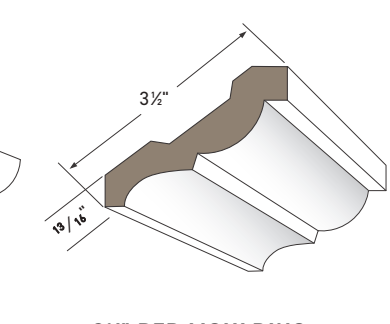

3\"/>

4\"/>

5\"/>

6\"/>

8\"/>

COVE MOULDING
AZM-80
Length: 16'

BED MOULDING
AZM-75
Length: 16'

3\"/>