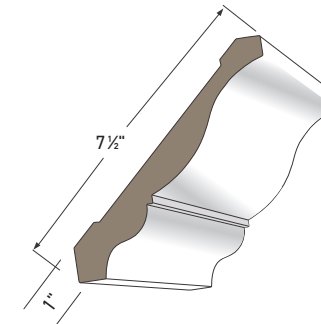

3\"/>

4\"/>

5\"/>

6\"/>

8\"/>

COVE MOULDING
AZM-80
Length: 16'

BED MOULDING
AZM-75
Length: 16'

3\"/>