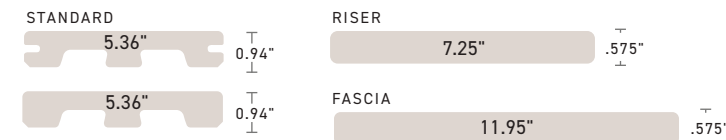

PROFILE OPTIONS