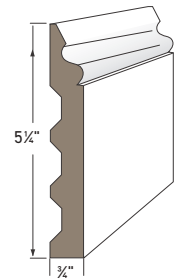

COLONIAL BASE CAP AZM-163
Length: 16'