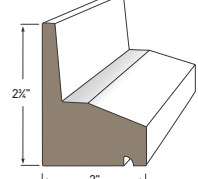

HISTORIC SILL
AZM-6930
Length: 16'

LARGE SILL NOSE
AZM-7979
Length: 16'

WINDOW SILL NOSE
AZM-7974
Length: 12'

LARGE HISTORIC SILL
AZM-7958
Length: 16'

SUB SILL NOSE
AZM-6933
Length: 16'

WATER TABLE
AZM-6935
Length: 18'