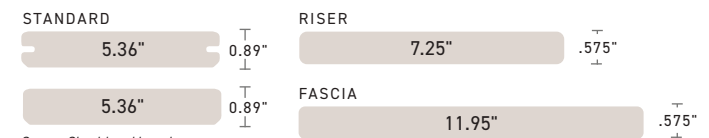

PROFILE OPTIONS

Square-Shouldered boards are WUI-Compliant.

*TimberTech Prime+, Prime, and Premier Collections are covered by a 25-Year Limited Product Warranty and a 25-Year Fade & Stain Limited Warranty. The proprietary capping on the Prime+, Prime, and Premier Collections does not feature Mold Guard Technology. Availability varies by region.