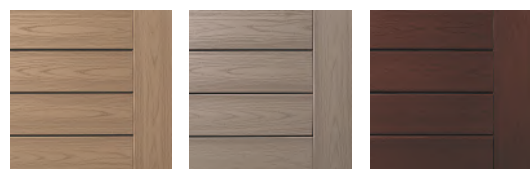

BROWNSTONE

SLATE GRAY

KONA®

WUI-COMPLIANT

FOR HOMES IN FIRE ZONES

With WUI compliance, the Harvest Collection is a better choice for homes in fire zones.

PROFILE OPTIONS

STANDARD		WIDE		MAX		FASCIA	
5.5"	T 1" ⊥	7.25"	T 1" ⊥	5.5"	T 1.5" ⊥	11.75"	T .50" ⊥
5.5"	T 1" ⊥						

PRODUCT DESCRIPTION	TimberTech Model Number		
	12'	16'	20'
LANDMARK COLLECTION			
1 x 6 Square-Shouldered Castle Gate™	—	ADB15516CG	ADB15520CG
1 x 6 Grooved Castle Gate™	AGB15512CG	AGB15516CG	AGB15520CG
1 x 6 Square-Shouldered American Walnut™	—	ADB15516AW	ADB15520AW
1 x 6 Grooved American Walnut™	AGB15512AW	AGB15516AW	AGB15520AW
1 x 6 Square-Shouldered French White Oak®	—	ADB15516FW	ADB15520FW
1 x 6 Grooved French White Oak®	AGB15512FW	AGB15516FW	AGB15520FW
1 x 6 Square-Shouldered Boardwalk®	—	ADB15516BD	ADB15520BD
1 x 6 Grooved Boardwalk®	AGB15512BD	AGB15516BD	AGB15520BD
LANDMARK FASCIA			
12" Fascia Castle Gate™	ADR5117512CG	—	—
12" Fascia American Walnut™	ADR5117512AW	—	—
12" Fascia French White Oak®	ADR5117512FW	—	—
12" Fascia Boardwalk®	ADR5117512BD	—	—

CLASS A FLAME SPREAD INDEX & WUI-COMPLIANT

FOR HOMES IN FIRE ZONES

With a Class A Flame Spread Index rating and WUI compliance, the Vintage Collection is our best choice for homes in fire zones.

PROFILE OPTIONS

STANDARD		FASCIA	
5.5"	T 1" ⊥	11.75"	T .50" ⊥
5.5"	T 1" ⊥		

PRODUCT DESCRIPTION	TimberTech Model Number		
	12'	16'	20'
HARVEST COLLECTION			
1 x 6 Square-Shouldered Brownstone	ADCB15512BS	ADCB15516BS	ADCB15520BS
1 x 6 Grooved Brownstone	AGB15512BS	AGB15516BS	AGB15520BS
1 x 8 Square-Shouldered Brownstone	—	ADCB172516BS	ADCB172520BS
1 x 6 Square-Shouldered Slate Gray	ADCB15512SG	ADCB15516SG	ADCB15520SG
1 x 6 Grooved Slate Gray	AGB15512SG	AGB15516SG	AGB15520SG
1 x 8 Square-Shouldered Slate Gray	—	ADCB172516SG	ADCB172520SG
2 x 6 Square-Shouldered Slate Gray MAX	ADCB25512SG	ADCB25516SG	ADCB25520SG
1 x 6 Square-Shouldered Kona®	—	ADB15516KOAAT	ADB15520KOAAT
HARVEST FASCIA			
12" Fascia Brownstone	ADCR5117512BS	—	—
12" Fascia Slate Gray	ADCR5117512SG	—	—
12" Fascia Kona®	ADR5117512KOAAT	—	—

MULTIWIDTH DECKING

FOR DESIGN FLEXIBILITY

Slate Gray and Brownstone are available in both standard (5.5") and wide (7.25") widths for curated design options. Kona only available in standard width.

MAX DECKING

FOR WIDER JOIST SPANS

MAX boards are 1.5" thick and can span up to 24" on center, making them ideal for docks, boardwalks, and many decking applications. Available in Slate Gray.

New