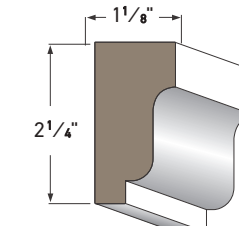

SOLID CROWN
AZM-7954
Length: 16'