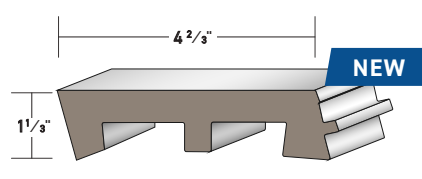

PCB SILL
AZM-948
Length: 16'