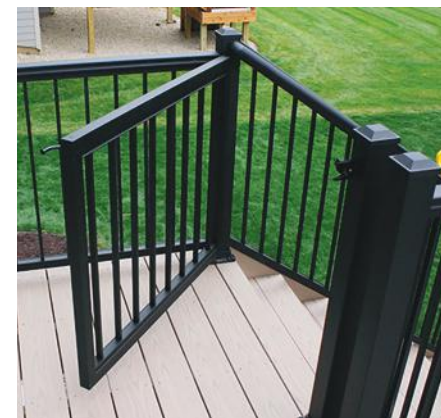

IMPRESSION RAIL EXPRESS® GATE KIT

- For 38" or 42" railing heights
- Available in White, Black, or Dark Bronze
- Maximum width opening: 49"

PRODUCT DESCRIPTION	TimberTech Model Number		
	White	Black	DARK BRONZE
IMPRESSION RAIL EXPRESS GATE KIT - Kit Includes Panel, Top & Bottom Channel Covers, Latch and Hinge Kit (For up to 50" Openings)			
36" IRX Gate Kit	AZTIXGATE36W	AZTIXGATE36B	AZTIXGATE36BR
42" IRX Gate Kit	AZTIXGATE42W	AZTIXGATE42B	AZTIXGATE42BR

COLOR OPTIONS