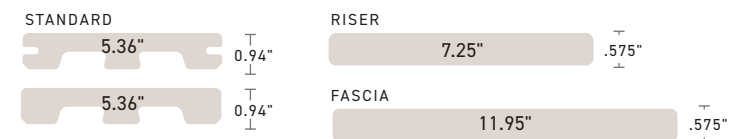

PROFILE OPTIONS