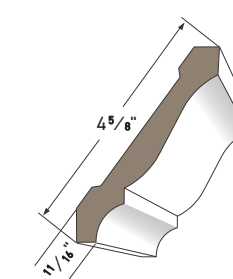

AZEK MOULDING

STUNNING DETAILS THAT LAST.

Backed by AZEK's promise of high-quality and lasting performance, AZEK® Moulding will retain a like-new appearance despite the tests of time and weather. With over 30 different profiles to mix and match, you can customize any build with a distinctive look.

Detail and Sill/Drip Profiles

The AZEK Drip Cap can be used as a water table or brick ledge for separation and watershed against two different materials. AZEK's Sill profiles shed water and offer architectural detail.

Crown Profiles

Use AZEK® Crown Moulding as decorative accents along the intersection of a wall and ceiling or choose a combination of profiles to create an elegantly custom look.

5\"/>