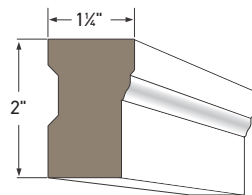

BRICK MOULD AZM-180
Lengths: 16, 17' and 18'