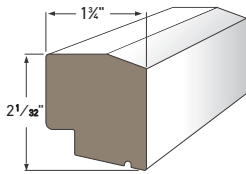

HISTORIC SILL
AZM-6930
Length: 16'

LARGE SILL NOSE
AZM-7979
Length: 16'

WINDOW SILL NOSE
AZM-7974
Length: 12'

LARGE HISTORIC SILL
AZM-7958
Length: 16'

SUB SILL NOSE
AZM-6933
Length: 16'

WATER TABLE
AZM-6935
Length: 18'