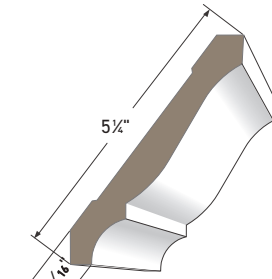

AZEK MOULDING

STUNNING DETAILS THAT LAST.

Backed by AZEK's promise of high-quality and lasting performance, AZEK® Moulding will retain a like-new appearance despite the tests of time and weather. With over 30 different profiles to mix and match, you can customize any build with a distinctive look.

Detail and Sill/Drip Profiles

The AZEK Drip Cap can be used as a water table or brick ledge for separation and watershed against two different materials. AZEK's Sill profiles shed water and offer architectural detail.

Crown Profiles

Use AZEK® Crown Moulding as decorative accents along the intersection of a wall and ceiling or choose a combination of profiles to create an elegantly custom look.

6\"/>