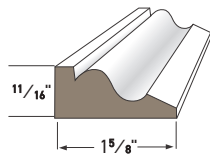

BAND AZM-217
Length: 16'