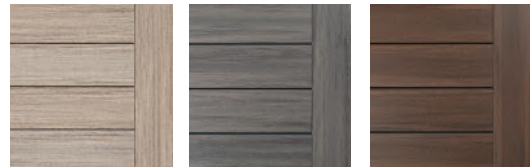

PROFILE OPTIONS

LANDMARK COLLECTION®

Crosscut Hardwoods

For a look that resembles popular hardwoods like White oak and walnut, choose the Landmark Collection. Featuring a crosscut cathedral grain with a matte finish and cascading color blending, this collection is perfect for clients looking for a character-rich style.