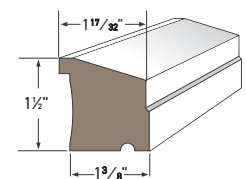

HISTORIC SILL
AZM-6930
Length: 16'

LARGE SILL NOSE
AZM-7979
Length: 16'

WINDOW SILL NOSE
AZM-7974
Length: 12'

LARGE HISTORIC SILL
AZM-7958
Length: 16'

SUB SILL NOSE
AZM-6933
Length: 16'

WATER TABLE
AZM-6935
Length: 18'