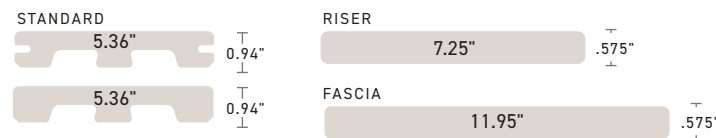

PROFILE OPTIONS