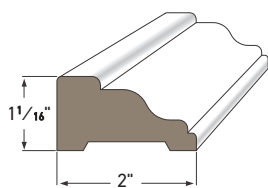

RAKE MOULDING AZM-287
Length: 16'