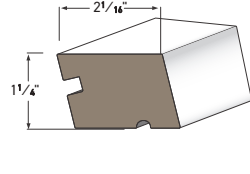

HISTORIC SILL
AZM-6930
Length: 16'

LARGE SILL NOSE
AZM-7979
Length: 16'

WINDOW SILL NOSE
AZM-7974
Length: 12'

LARGE HISTORIC SILL
AZM-7958
Length: 16'

SUB SILL NOSE
AZM-6933
Length: 16'

WATER TABLE
AZM-6935
Length: 18'